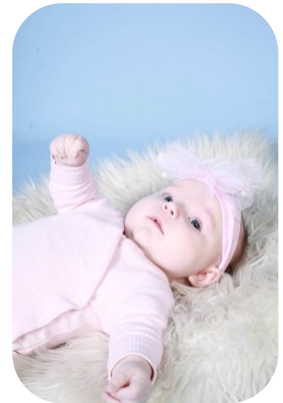

Sophie Lilly Green

Age: 0-5	Height: 3ft0inch	Eye Colour: Blue	Accent: London
Gender:F	Weight: 10kg	Waist: Baby	Bust: Baby
Location: London	Shoe Size: 2	Hips: Baby	
Drives: No	Hair Color: Brunette		

Talents
CHILD MODELLING, EXTRAS